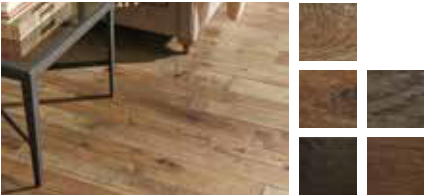

HAND CRAFTED COLLECTION

—by Somerset—