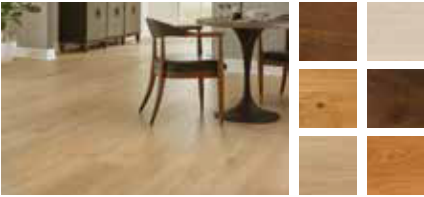

EURO WIDE PLANK COLLECTION

—by Somerset—

Premium European White oak flooring with stunning wire brushed texture will add a timeless foundation of character to your home.

Species: European White Oak
Construction: Solid**Plus**® XP Engineered
Width: 8-1/4"

COLOR STRIP COLLECTION
by Somerset™

Solid Appalachian oak flooring in popular stain colors. (These colors are also available in plank widths and in SolidPlus® engineered construction in our Color Plank Collection.)

Species: Appalachian Oak
Construction: Solid
Widths: 2-1/4", 3-1/4"

Profile: Eased edges/Eased ends
Gloss Level: Semi-gloss
Features: Smooth finish

HIGH GLOSS COLLECTION
by Somerset™

Solid Appalachian oak flooring with a higher gloss finish will make your space shine.

Species: Appalachian Oak
Construction: Solid
Widths: 2-1/4", 3-1/4"

Profile: Eased edges/Square ends
Gloss Level: High gloss
Features: Smooth, high gloss finish

THE BEAUTY OF REAL SOLID WOOD! SOMERSET GIVES YOU OPTIONS.