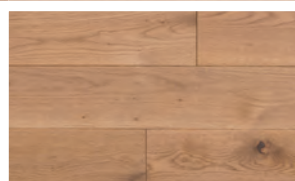

CLASSIC CHARACTER COLLECTION

—by Somerset™—

Natural White Oak

Gunstock

Wheat

Dark Forest

IT'S THE BEST OF TWO BESTS!

Imagine the sales potential of a combination of two of our best selling Collections! Flooring in this aptly named "Classic Character" Collection features the subtle surface texture of Classic Collection and the modern rustic look of knots and natural markings in Character Collection.

Your customers will appreciate the solid sawn face appearance and random lengths up to 6 1/2' of either traditional solid flooring or Somerset's SolidPlus® engineered.

Somerset manufactures this flooring in the USA from the finest Appalachian Oak (SolidPlus® engineered incorporates a high quality hardwood core).

SOLIDPLUS® ENGINEERED OAK

1/2" thick with 3mm wear surface, 4-side eased edge

Color	Species	3 1/4" W	5" W
Natural	White Oak	EPCR314WOE	EPCR51WOE
Gunstock	Oak	EPCR314GUE	EPCR51GUE
Wheat	Oak	EPCR314WHE	EPCR51WHE
Dark Forest	Oak	EPCR314DFE	EPCR51DFE

S TRADITIONAL SOLID OAK

3/4" thick, 4-side eased edge

Color	Species	5" W
Natural	White Oak	CL51WOB
Gunstock	Oak	CL51GUB
Wheat	Oak	CL51WHB
Dark Forest	Oak	CL51DFB