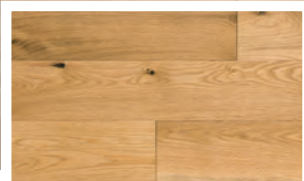

CLASSIC CHARACTER COLLECTION

—by Somerset™—

Natural White Oak

Gunstock

Wheat

Dark Forest

IT'S THE BEST OF TWO BESTS!

Imagine the sales potential of a combination of two of our best selling Collections! Flooring in this aptly named "Classic Character" Collection features the subtle surface texture of Classic Collection and the modern rustic look of knots and natural markings in Character Collection.

Your customers will appreciate the solid sawn face appearance and random lengths up to 6 1/2' of either traditional solid flooring or Somerset's SolidPlus® engineered.

Somerset manufactures this flooring in the USA from the finest Appalachian Oak (SolidPlus® engineered incorporates a high quality hardwood core).

SOLIDPLUS® ENGINEERED OAK

1/2" thick with 3mm wear surface, 4-side eased edge

Color	Species	3 1/4" W	5" W
Natural	White Oak	EPCR314WOE	EPCR51WOE
Gunstock	Oak	EPCR314GUE	EPCR51GUE
Wheat	Oak	EPCR314WHE	EPCR51WHE
Dark Forest	Oak	EPCR314DFE	EPCR51DFE

S TRADITIONAL SOLID OAK

3/4" thick, 4-side eased edge

Color	Species	5" W
Natural	White Oak	CL51WOB
Gunstock	Oak	CL51GUB
Wheat	Oak	CL51WHB
Dark Forest	Oak	CL51DFB